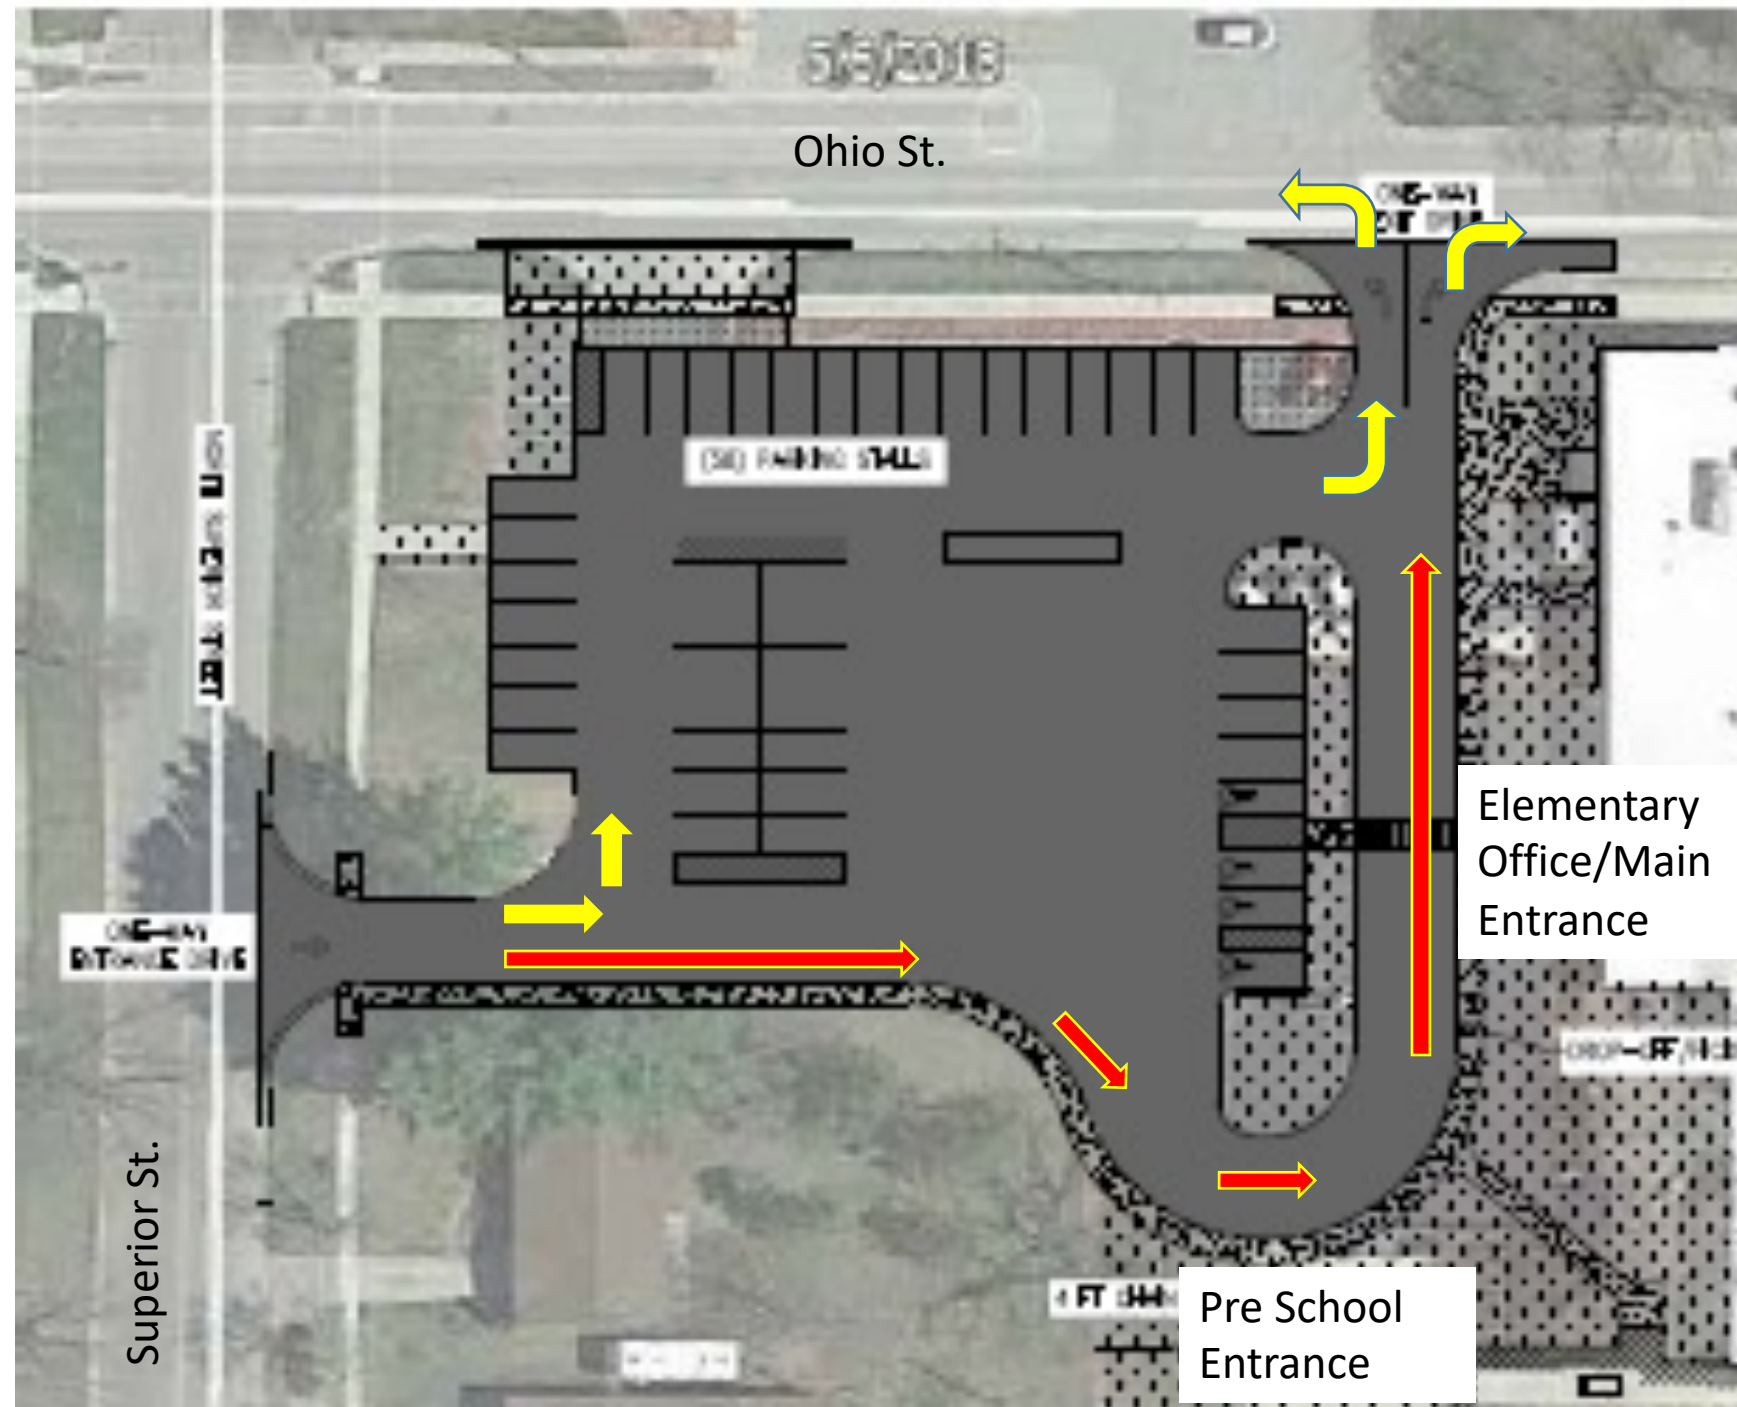

Farwell Area Schools

Drop Off and Parking, and Pick
Up Plans

Farwell Area Schools

Doors for all buildings unlock at
7:45 am.

Please do not drop students off prior to
7:45 am.

For the safety of all PLEASE drive slowly!

Middle School High School Drop Off

1. Drive Slowly!
2. Please avoid blocking our neighbors driveways.
3. Purple is for buses only
4.  Not a drop off location from 7:45 until 8:00 am
5.  Caution Area, Entrance to MS Parking Only,

New Elementary Parking Lot

1. Please avoid blocking driveways of homes on Superior Street
2. Red is for drop off only, No Parking!
3. Please avoid dropping off on North Side of Ohio Street.

Please avoid blocking our neighbors driveways.