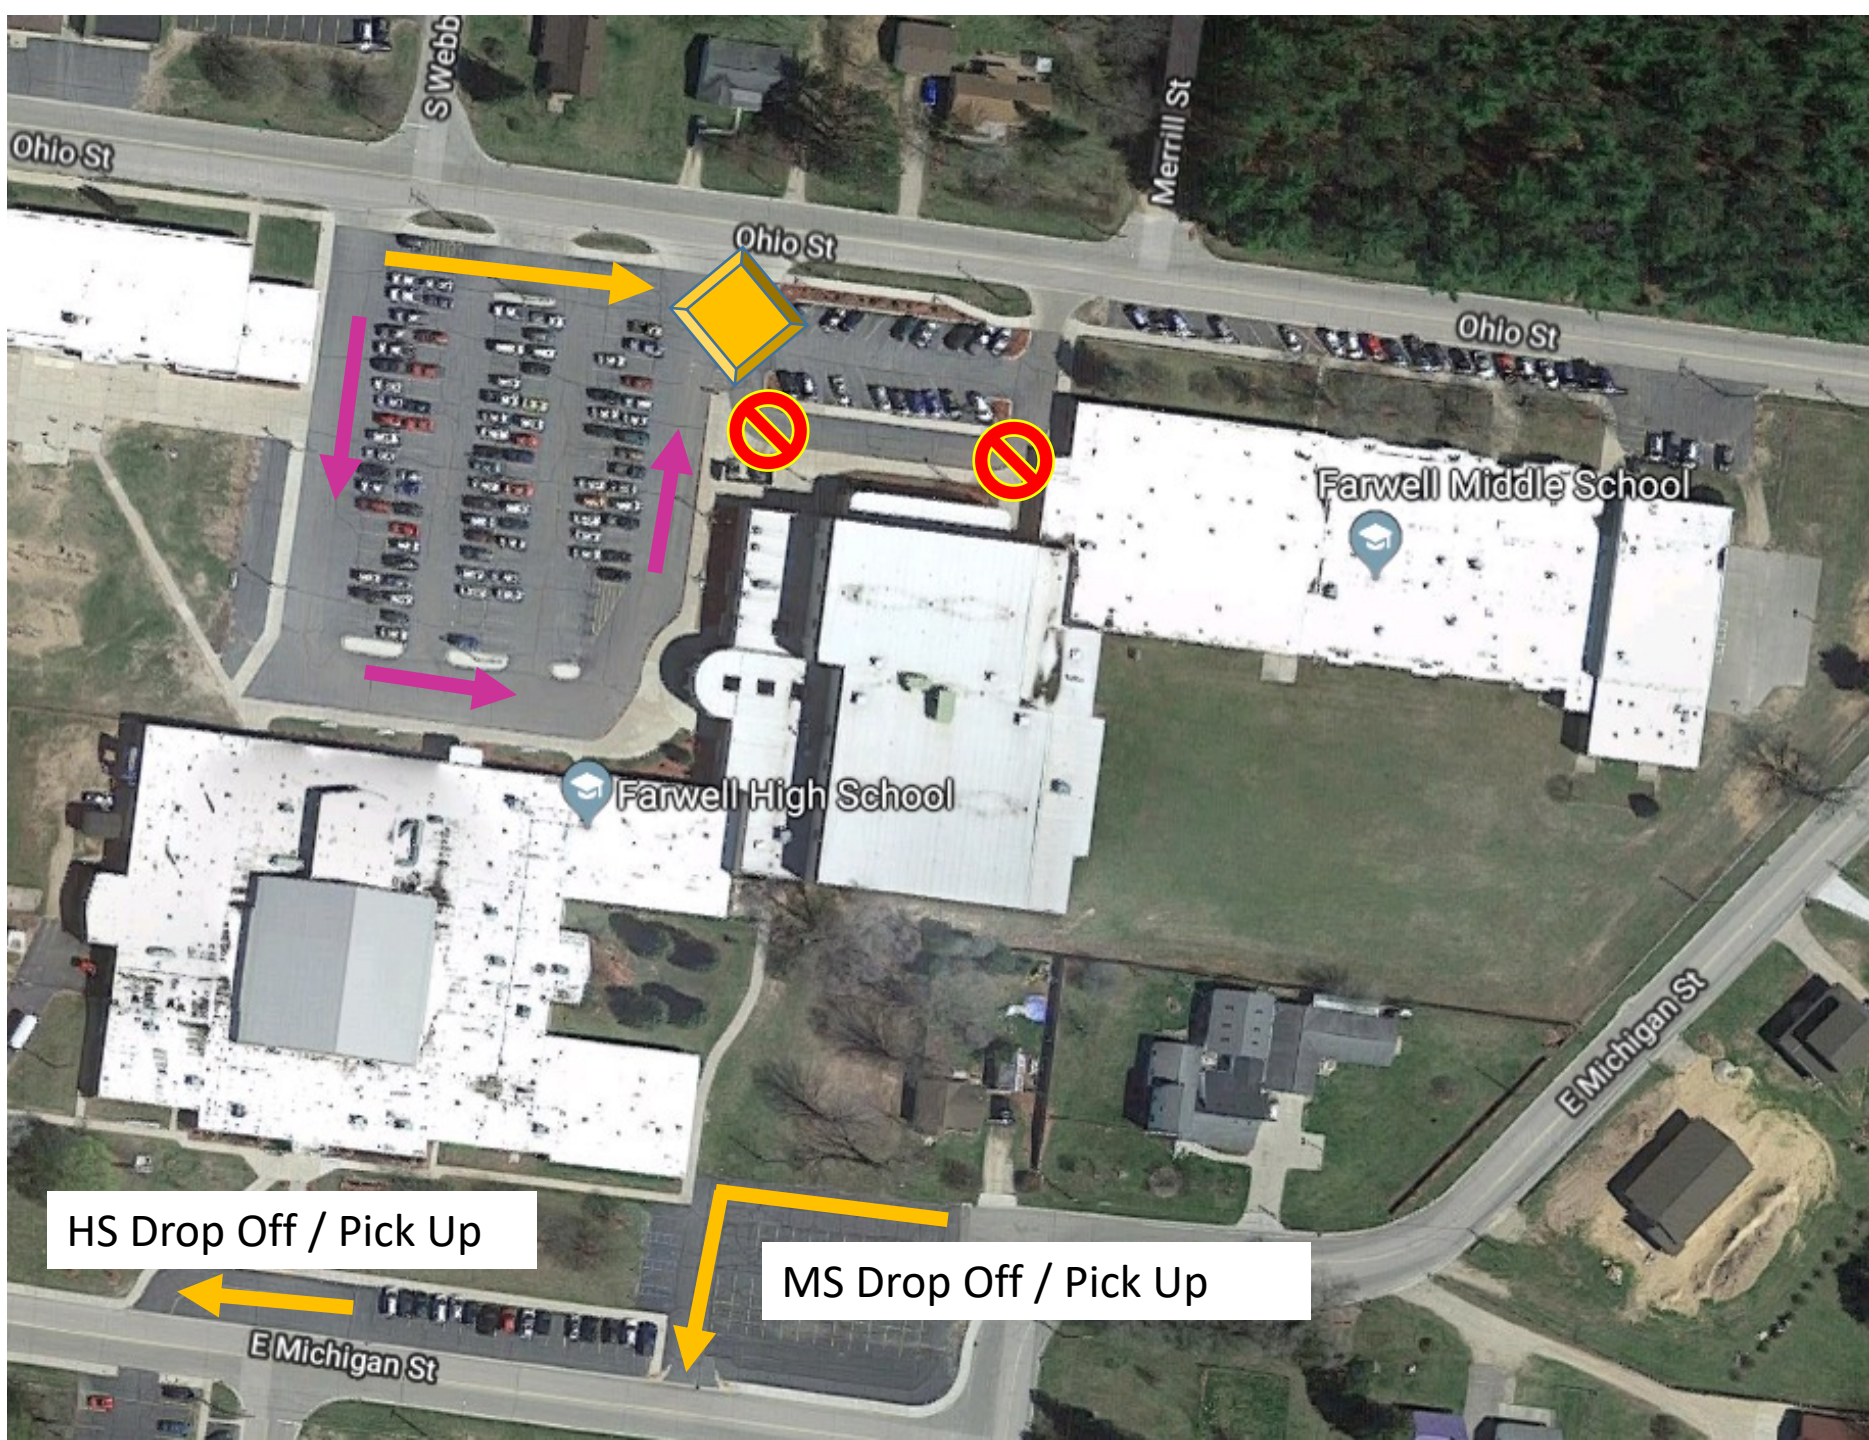

Farwell Area Schools

Drop Off and Parking, and Pick
Up Plans

Farwell Area Schools

Doors for all buildings unlock at
7:45 am.

Please do not drop students off prior to
7:45 am.

For the safety of all PLEASE drive slowly!

Middle School High School Drop Off

1. Drive Slowly!
2. Please avoid blocking our neighbors driveways.
3. Purple is for buses only
4.  Not a drop off location from 7:45 until 8:00 am
5.  Caution Area, Entrance to MS Parking Only,

New Elementary Parking Lot

1. Please avoid blocking driveways of homes on Superior Street
2. Red is for drop off only, No Parking!
3. Please avoid dropping off on North Side of Ohio Street.

Please avoid blocking our neighbors driveways.